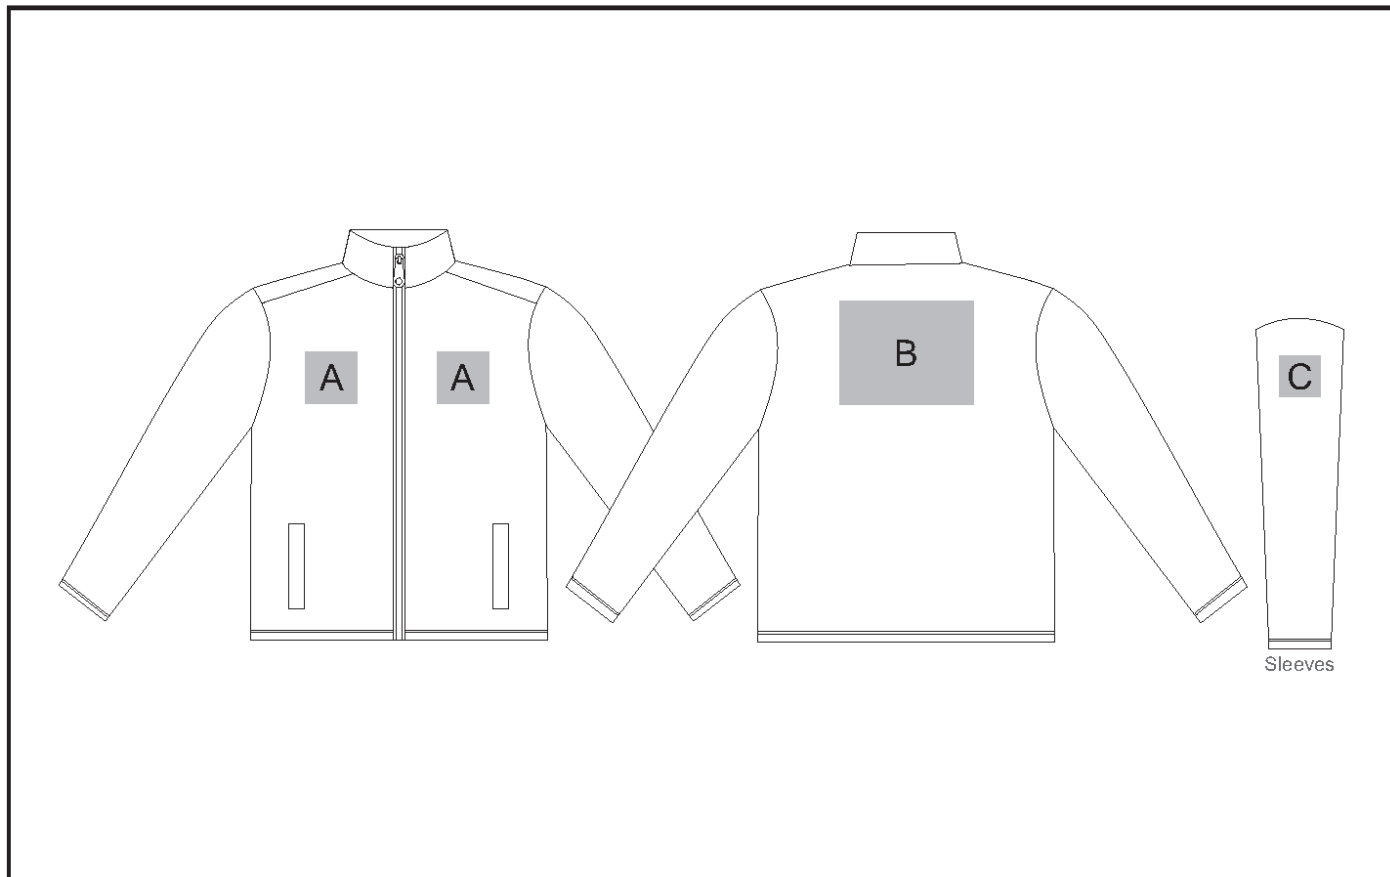

BAS-8000

Mens Yukon Micro Fleece Jacket

Need to know:

- - Includes 1-Position Embroidery (setup fee applies)
- **EMB/DTC inclusive parameters: Left/Right Chest or Back = 100mm x 100mm.**
- **NB: Inclusive Branding is NOT applicable to Items marked as Reduced to Clear.**

Branding Options:

Position A

1. Embroidery (EM-CLOTHING)
9 Colours
Size: 100mm wide x 100mm high

Position B

1. Embroidery (EM-CLOTHING)
9 Colours
Size: 200mm wide x 200mm high

Position C

1. Embroidery (EM-CLOTHING)
9 Colours
Size: 80mm wide x 80mm high